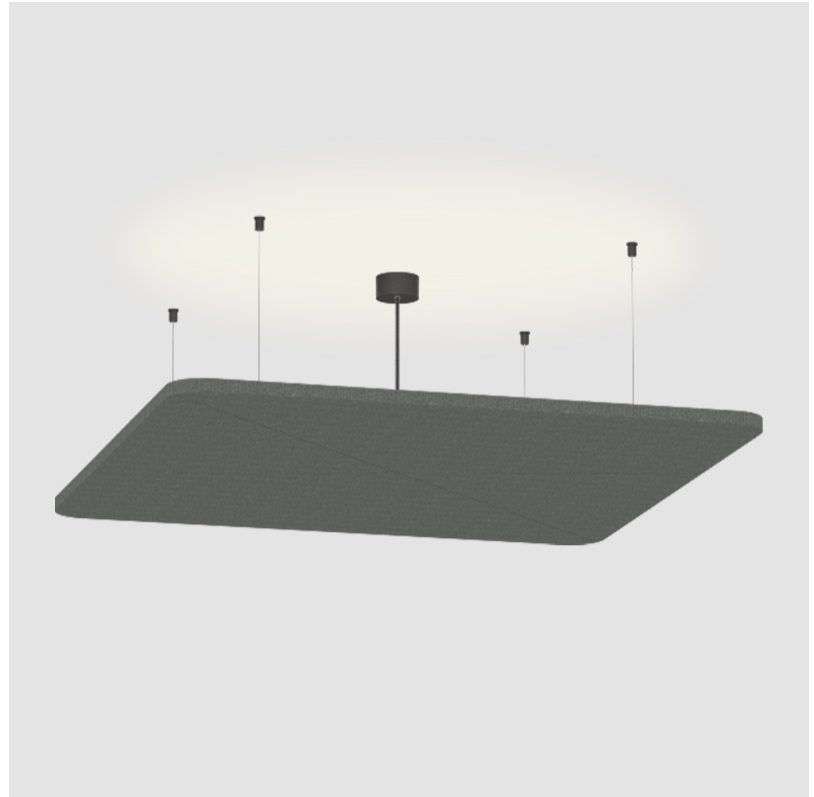

GENERAL

Series: Quantum Acoustic Light Panel
Brand: Prolicht
Division: Architectural
Mounting Type: Suspension
Mounting Location: Ceiling
Subcategory: Acoustic

PHYSICAL

Shape: Round
Length (mm): 1096
Length (in): 43 1/8
Width (mm): 1096
Width (in): 43 1/8
Height (mm): 54
Height (in): 2 1/8
Light Distribution: Indirect
Fixture Finish: SSR / BKV / CWI / CRY / HAB / UFT / ITA / RUA / FTG / MYG / LOD / PUS / FRO / FUP / KIA / POP / BLS / SPG / MEY / GOH / GUM / CHC / COM / ABZ / JAG / OBR / MOS / ROR
Accent Finish: ANC / ASH / BNA / BTC / BZE / CEL / EGG / EVG / FOG / FOS / FST / FUA / IRI / IRO / KHA / LIC / LIM / MER / MSN / MUS / ONX / PEA / PLU / POL / PPY / RAY / ROY / RST / STE / SWD / TAN / TAU

Fixture Material: Aluminum
Cable Details: 2 000mm / 78 3/4" or 6 000mm / 236 1/4" Transparent Cable

ELECTRICAL

Lamp Type: LED (Zhaga Standard)
Input Wattage (W): 31.7
Total Output Wattage (W): 29.1
Dimming: Non-Dimmable
Driver Included: Yes
Driver Location: Integrated
Driver Type: Constant Current - Universal
Driver Class: Class 2
Input Voltage (V): 120 - 277

LED

Color Temperature (°K): 2700 / 3000 / 3500 / 4000
Max. Delivered Lumen (lm): 2338 / 2362 / 2432 / 2503
Nominal Lumen (lm): 2851 / 2880 / 2966 / 3053
CRI: >90 CRI
Lamp Life (hrs): 50000

OPTICAL

RATINGS AND CERTIFICATIONS

Certified By: CSA Certified to UL and CSA Standards
IP rating: IP20