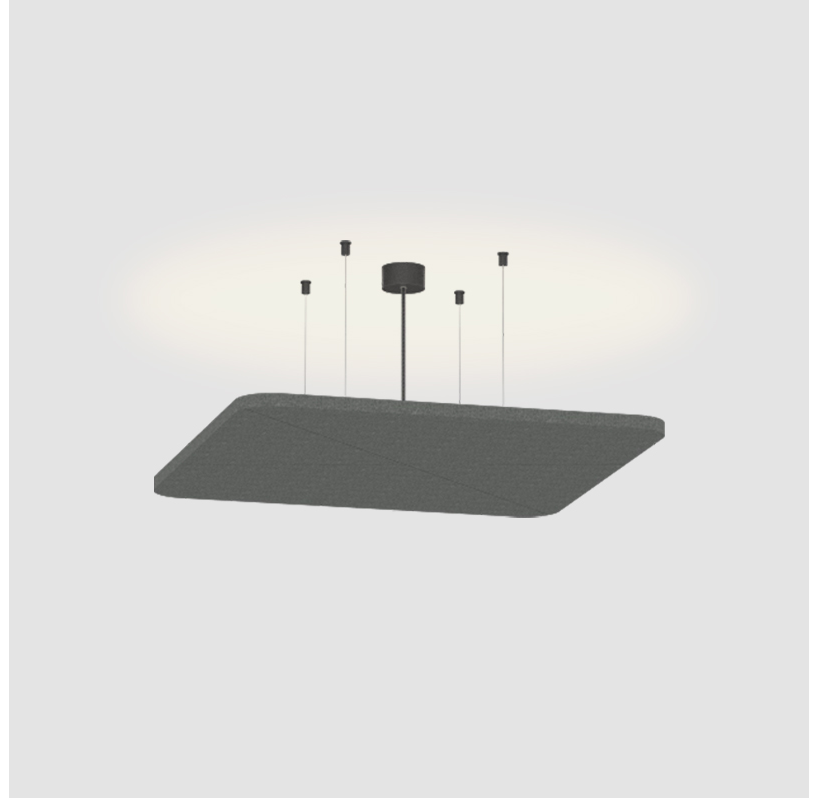

GENERAL

Series: Quantum Acoustic Light Panel
Brand: Prolicht
Division: Architectural
Mounting Type: Suspension
Mounting Location: Ceiling
Subcategory: Acoustic

PHYSICAL

Shape: Round
Length (mm): 496
Length (in): 19 1/2
Width (mm): 496
Width (in): 19 1/2
Height (mm): 54
Height (in): 2 1/8

Light Distribution: Indirect

Fixture Finish: [SSR / BKV / CWI / CRY / HAB / UFT / ITA / RUA / FTG / MYG / LOD / PUS / FRO / FUP / KIA / POP / BLS / SPG / MEY / GOH / GUM / CHC / COM / ABZ / JAG / OBR / MOS / ROR](#)

Accent Finish: [ANC / ASH / BNA / BTC / BZE / CEL / EGG / EVG / FOG / FOS / FST / FUA / IRI / IRO / KHA / LIC / LIM / MER / MSN / MUS / ONX / PEA / PLU / POL / PPY / RAY / ROY / RST / STE / SWD / TAN / TAU](#)

Fixture Material: Aluminum

Cable Details: 2 000mm / 78 3/4" or 6 000mm / 236 1/4" Transparent Cable

ELECTRICAL

Lamp Type: LED (Zhaga Standard)
Input Wattage (W): 12.7
Total Output Wattage (W): 11.8
Dimming: [Non-Dimmable](#)
Driver Included: Yes
Driver Location: Integrated
Driver Type: Constant Current - Universal
Driver Class: Class 2
Input Voltage (V): 120 - 277

LED

Color Temperature (°K): [2700 / 3000 / 3500 / 4000](#)
Max. Delivered Lumen (lm): [935 / 945 / 973 / 1001](#)
Nominal Lumen (lm): [1140 / 1152 / 1187 / 1221](#)
CRI: >90 CRI
Lamp Life (hrs): 50000

OPTICAL

RATINGS AND CERTIFICATIONS

Certified By: CSA Certified to UL and CSA Standards
IP rating: IP20