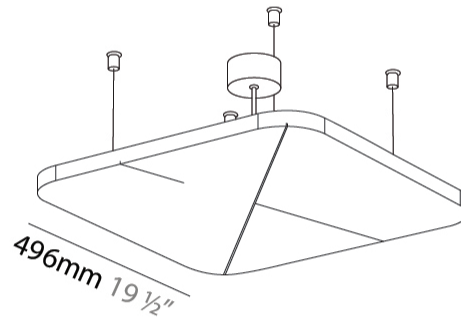

GENERAL

Series: Quantum Acoustic Light Panel
Brand: Prolicht
Division: Architectural
Mounting Type: Suspension
Mounting Location: Ceiling
Subcategory: Acoustic

PHYSICAL

Shape: Round
Length (mm): 496
Length (in): 19 1/2
Width (mm): 496
Width (in): 19 1/2
Height (mm): 54
Height (in): 2 1/8

Light Distribution: Indirect

Fixture Finish: [SSR / BKV / CWI / CRY / HAB / UFT / ITA / RUA / FTG / MYG / LOD / PUS / FRO / FUP / KIA / POP / BLS / SPG / MEY / GOH / GUM / CHC / COM / ABZ / JAG / OBR / MOS / ROR](#)

Accent Finish: [ANC / ASH / BNA / BTC / BZE / CEL / EGG / EVG / FOG / FOS / FST / FUA / IRI / IRO / KHA / LIC / LIM / MER / MSN / MUS / ONX / PEA / PLU / POL / PPY / RAY / ROY / RST / STE / SWD / TAN / TAU](#)

Fixture Material: Aluminum

Cable Details: 2 000mm / 78 3/4" or 6 000mm / 236 1/4" Transparent Cable

ELECTRICAL

Lamp Type: LED (Zhaga Standard)
Input Wattage (W): 12.7
Total Output Wattage (W): 11.8
Dimming: [Non-Dimmable](#)
Driver Included: Yes
Driver Location: Integrated
Driver Type: Constant Current - Universal
Driver Class: Class 2
Input Voltage (V): 120 - 277

LED

Color Temperature (°K): [2700 / 3000 / 3500 / 4000](#)
Max. Delivered Lumen (lm): [935 / 945 / 973 / 1001](#)
Nominal Lumen (lm): [1140 / 1152 / 1187 / 1221](#)
CRI: >90 CRI
Lamp Life (hrs): 50000

OPTICAL

RATINGS AND CERTIFICATIONS

Certified By: CSA Certified to UL and CSA Standards
IP rating: IP20